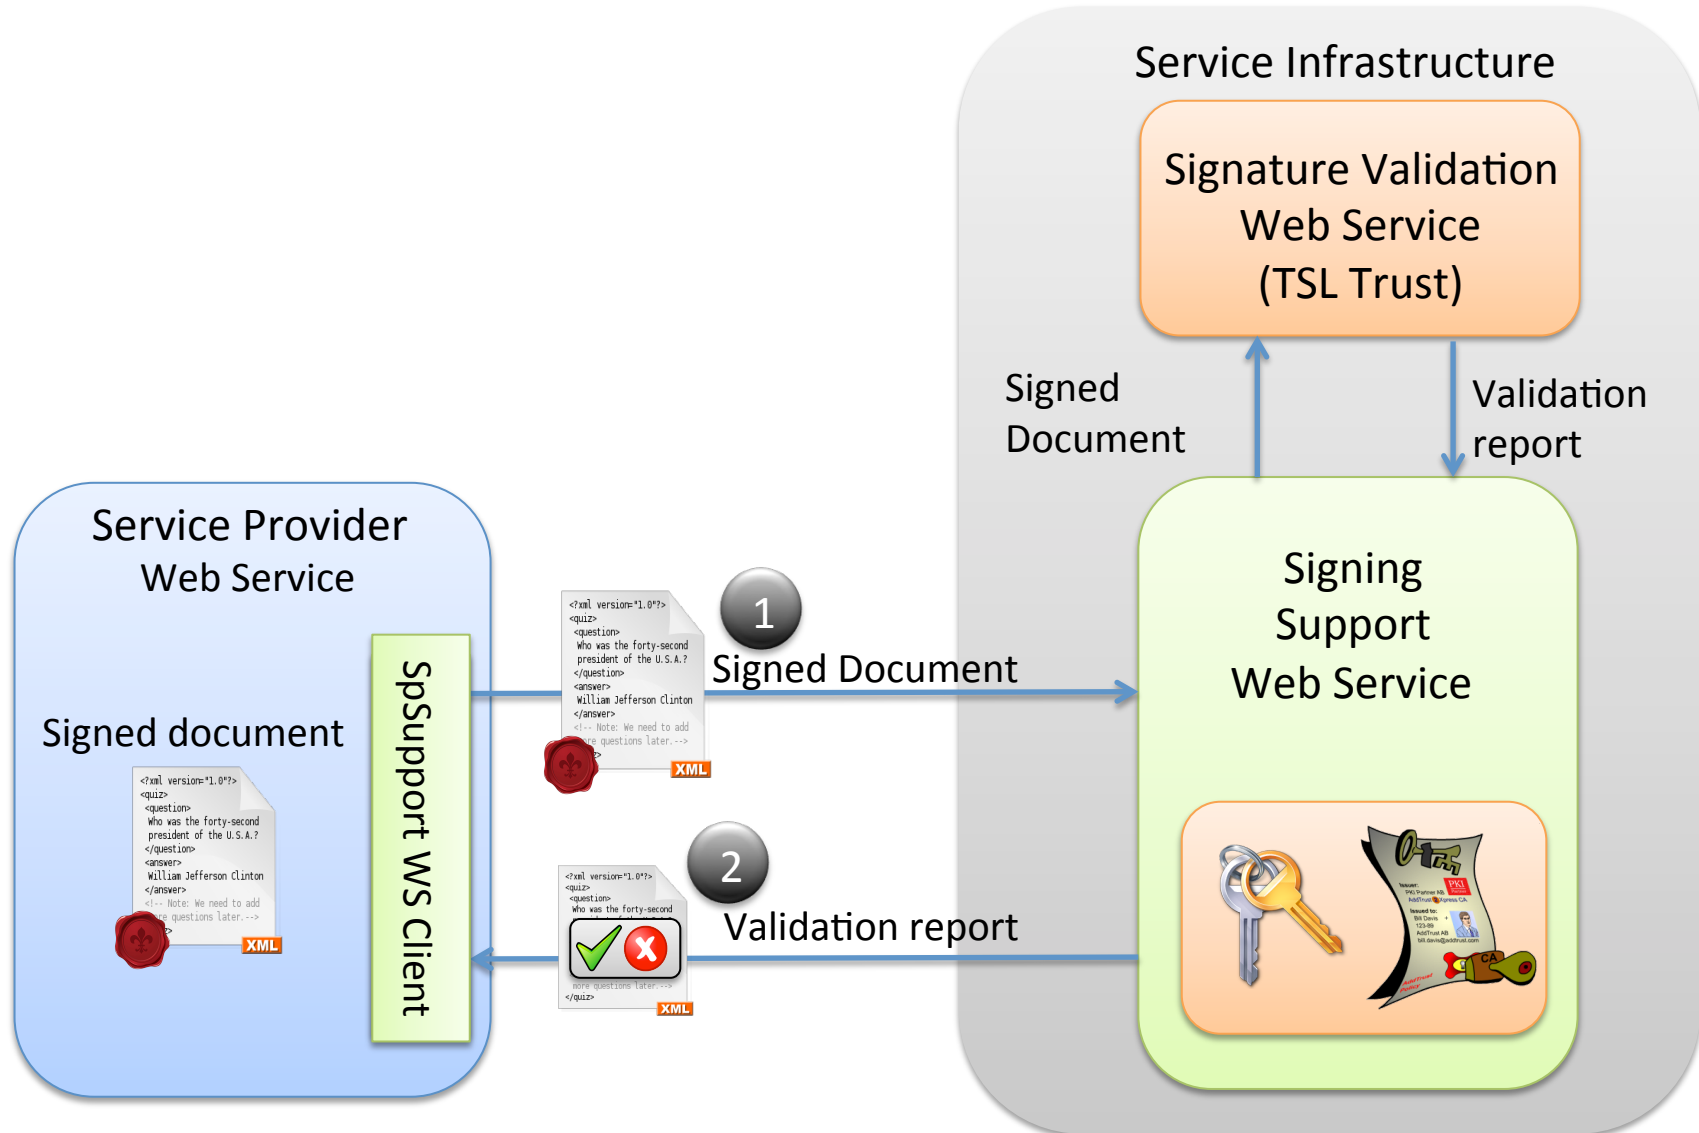

# CS Support Service

Signing Service

# Sign Request

# Signature validation

# Flow in SignDemo Web application WS API