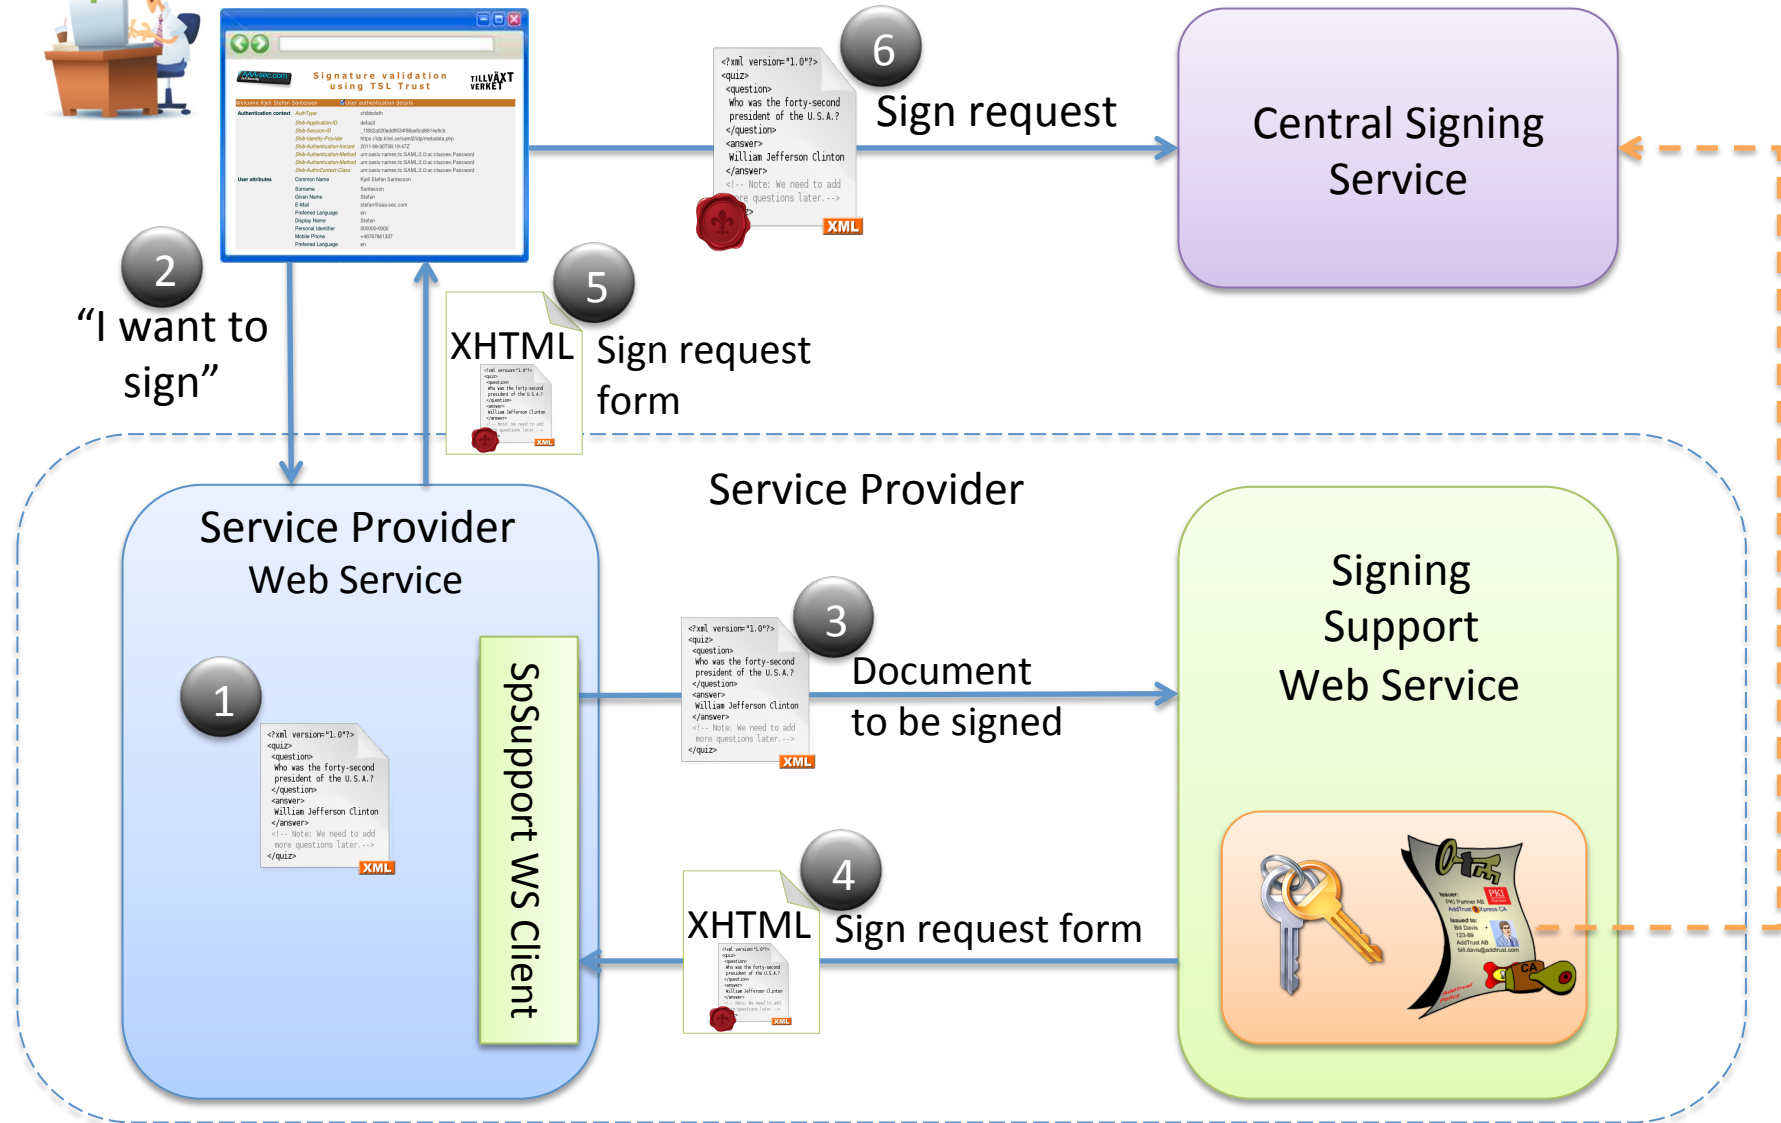

eID 2.0  
Central Signing Support Service  
and Support Service API

Stefan Santesson  
3xA Security  
stefan@aaa-sec.com

# CS Support Service

Signing Service

# Sign Request

# Flow in SignDemo Web application WS API